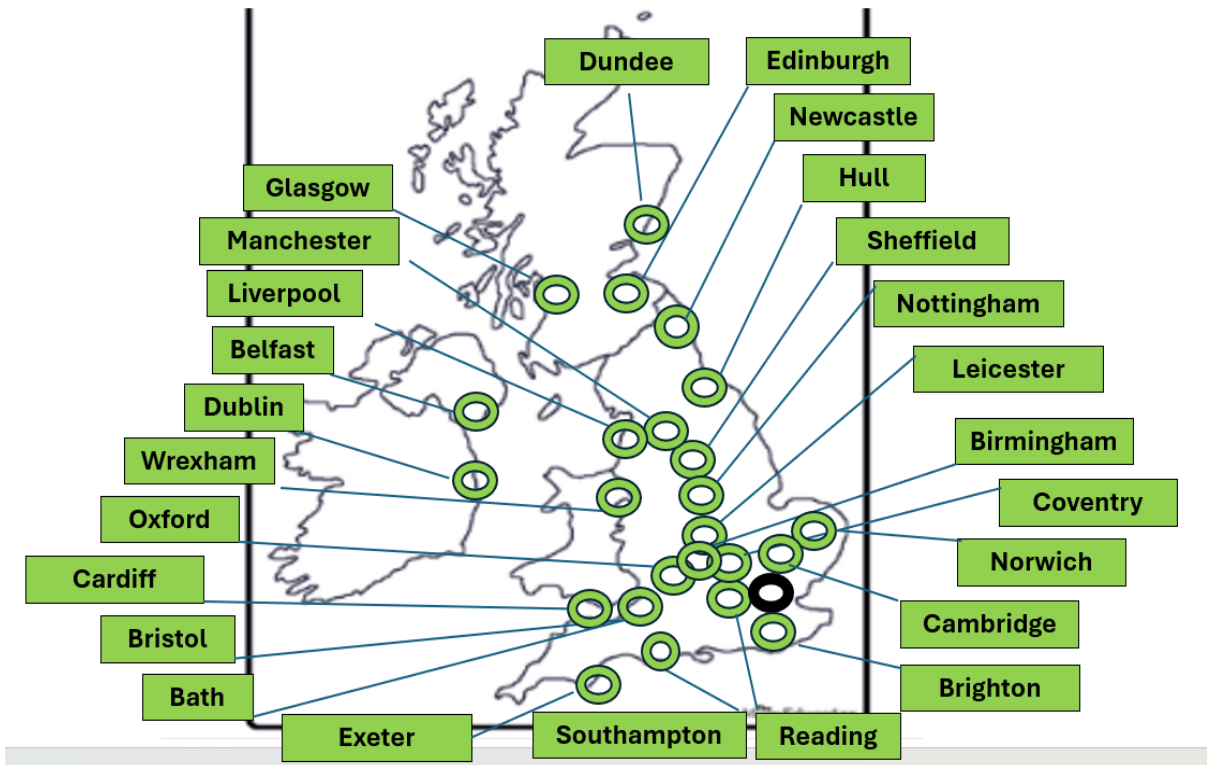

## FELLOWSHIP COUNCIL 2025

Defined Area	Number of Fellowship Councillors
London (England)	2
Southeast (England)	2
Central (England)	2
North (England)	2
Southwest (England)	2
Scotland and the Borders	2
Wales	2
Ireland	2
Americas	2
Asia & Oceania	2
Europe & Africa	2
Programmes	3

### **MAP OF THE DEFINED AREAS FOR ENGLAND, SCOTLAND & WALES**

## **ACTIVITY HUBS**

Geographical Areas of Focus for the Fellowship in 2025 for the UK and Ireland

## **GLOBAL (Indicative Only)**