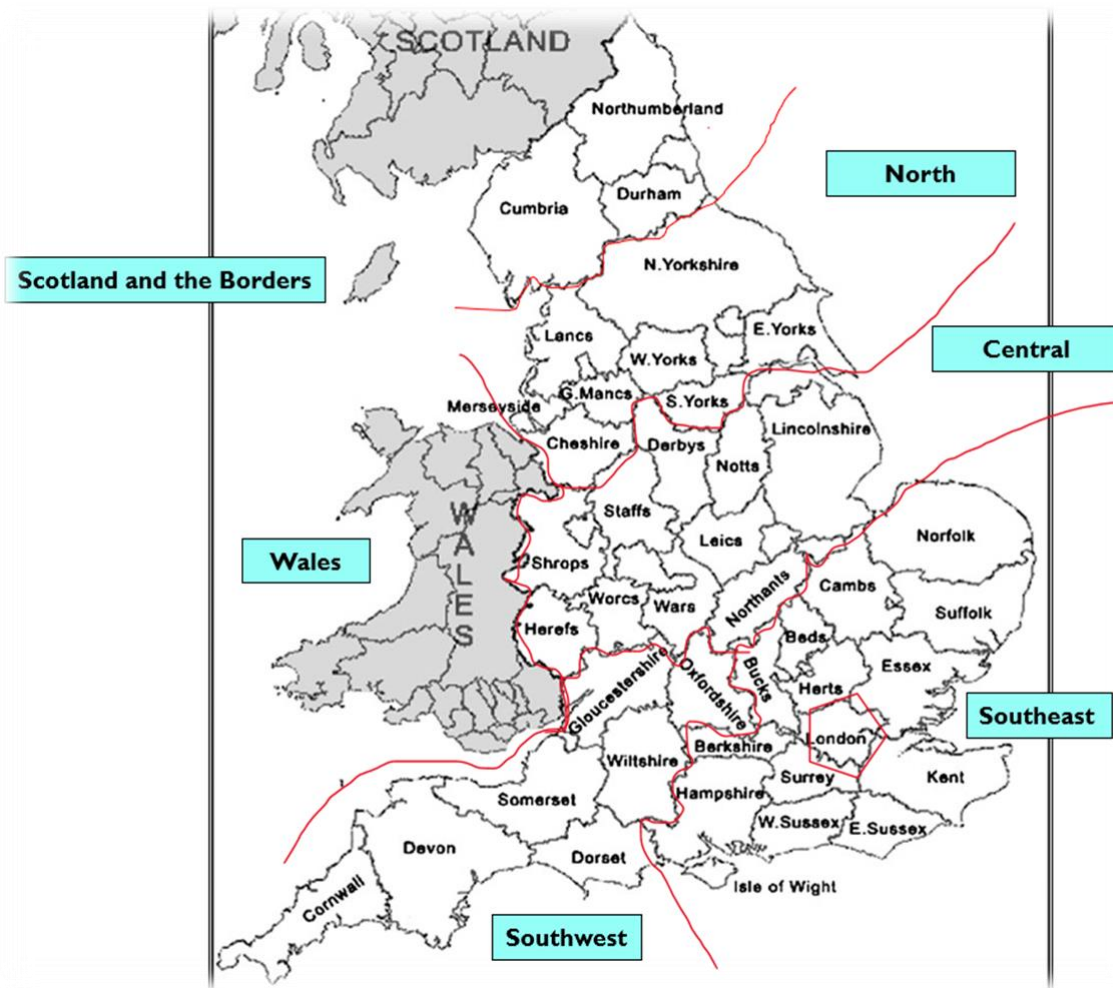

## FELLOWSHIP COUNCIL 2025

Defined Area	Number of Fellowship Councillors
London (England)	2
Southeast (England)	2
Central (England)	2
North (England)	2
Southwest (England)	2
Scotland and the Borders	2
Wales	2
Ireland	2
Americas	2
Asia & Oceania	2
Europe & Africa	2
Programmes	3

### **MAP OF THE DEFINED AREAS FOR ENGLAND, SCOTLAND & WALES**

## **ACTIVITY HUBS**

Geographical Areas of Focus for the Fellowship in 2025 for the UK and Ireland